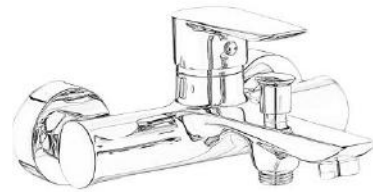

## Zilver Bali Bath Mixer

Item Code : **ZBLI200**

### Basic information:

Conventional geometric shape with softer edges made it a very versatile style.

- Single lever bath Mixer 1/2"
- Cartridge : 35mm Ceramic
- inclusive of
- S Union & cover plates
- Manual two way Diverter
- Bath/shower in 1/2" outlet
- Chrome plating 0.5 µm
- Nickel plating 14 µm
- Minimum pressure 0.1 mpa /14.5psi/1bar