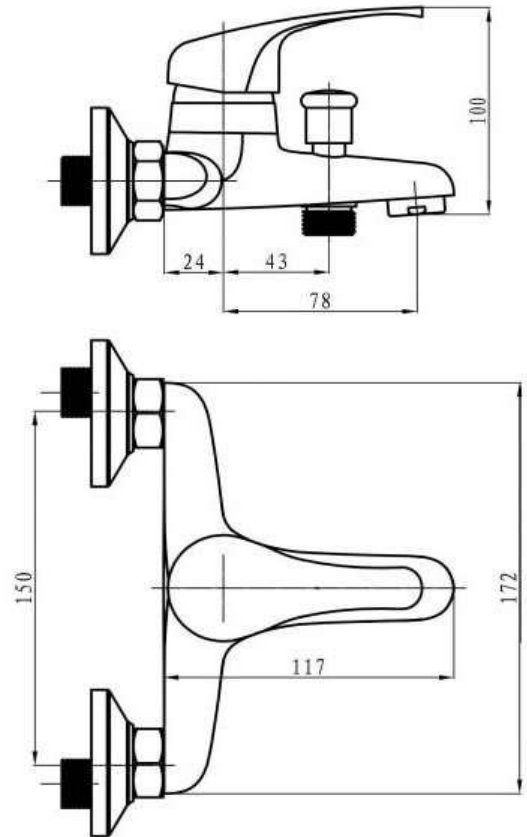

ZILVER
Concetti Italiani

Water Genius!

Zilver Autumn Bath Mixer

Item Code : **ZAUT200**

Description

FEATURES

- Single Lever Bath Mixer 1/2"
 - Two way Manual Divertor for low pressure
 - 40 mm Ceramic with Brass Stick i
 - Chrome plating 0.2-0.3 μm
 - Nickel plating 8-10 μm
 - Minimum pressure 0.1 mpa /14.5psi/1bar
- www.zilver.co