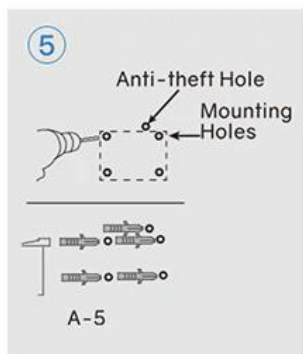

**> 40cm**

[www.zilver.co](http://www.zilver.co)

**ZILVER**<sup>®</sup>  
Concetti Italiani

Water Genius!

Please choose a proper place to install this dispenser and keep at least 40cm free space below it.

Insert the key into the lock.

Unlock and open the front cover.

Take out the liquid tank.

Make the drilling marks.

Drill the holes and insert the plastic plugs.

Fixate the dispenser onto the wall with screws.

Load back the liquid tank.

Fill in foaming liquid soap.

**Note: Anti-theft hole is for installation in public places.**