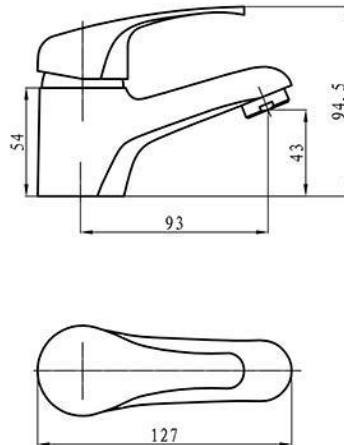

ZILVER[®]
Concetti Italiani

Water Genius!

Zilver Autumn Basin Mixer 1/2"

Item Code : **ZAUT1001**

Basic information:

Zilver Autumn ,the economical solution for private homes and public buildings.
Single Lever Basin Mixer 1/2"

For Single Hole Installation Cartridge :

40 mm Ceramic with Brass Stick
inclusive of Flexible connection hoses
with brass nuts

Chrome plating 0.2-0.3 μm

Nickel plating 8-10 μm

Minimum pressure 0.1 mpa /14.5psi/1bar