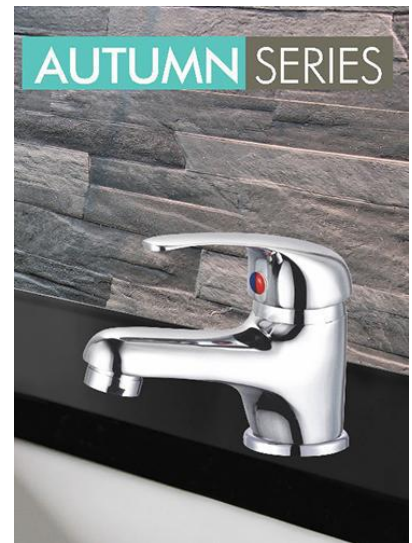

ZILVER[®]
Concetti Italiani

Water Genius!

Zilver Autumn Basin Mixer 1/2"

Item Code : **ZAUT1001**

Basic information:

Zilver Autumn ,the economical solution for private homes and public buildings.
Single Lever Basin Mixer 1/2"

For Single Hole Installation Cartridge :

40 mm Ceramic with Brass Stick
inclusive of Flexible connection hoses
with brass nuts

Chrome plating 0.2-0.3 μm

Nickel plating 8-10 μm

Minimum pressure 0.1 mpa /14.5psi/1bar