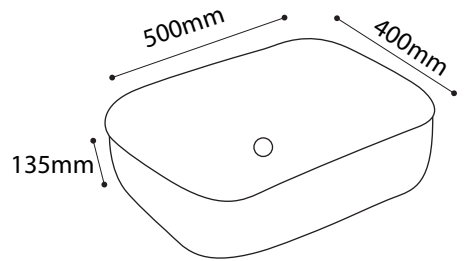

ZILVER[®]
Concetti Italiani

Water Genius!

Zilver Art Wash Basin

Item Code: ZARTB116

Description:

- ceramic vessel sink Art basin
- Size: 500 x 400 x 135mm
- White Finish
- No Tap Hole
- Plug Hole 32mmø