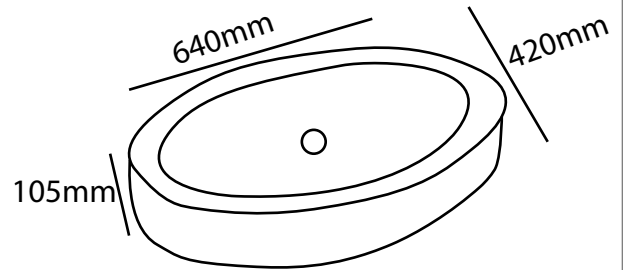

ZILVER[®]
Concetti Italiani

Water Genius!

Zilver Art Wash Basin Item Code ZARTB106

Description:

Upgrading your bathroom is easy with our Zilver contemporary ceramic vessel sink art basin. Its beautiful curves and modern simplicity design give your bathroom style and sophistication

- Vitreous China
- White Finish
- No Tap Hole
- Plug and Waste (32mm) sold separately
- 640 x 420 x 105mm