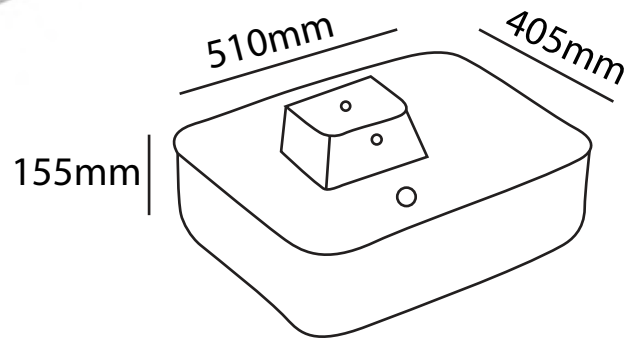

ZILVER®  
Concetti Italiani

Water Genius!

Zilver Art Wash Basin  
Item Code: ZARTB101

Description

Upgrading your bathroom is easy with our Zilver contemporary ceramic vessel sink art basin. Its beautiful curves and modern simplicity design give your bathroom style and sophistication.

Vitreous China

White Finish

Tap Hole

Plug and Waste (32mm)sold separately

Size: 510 x 405 x 155mm

[www.zilver.co](http://www.zilver.co)