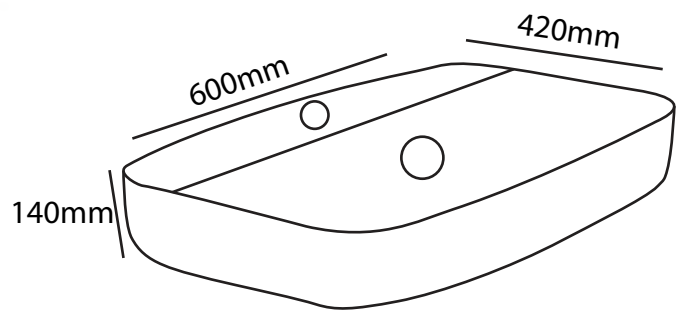

ZILVER[®]
Concetti Italiani

Water Genius!

Zilver Art Wash Basin Item Code : ZARTB109

Description

Upgrading your bathroom is easy with our Zilver contemporary ceramic vessel sink art basin. Its beautiful curves and modern simplicity design give your bathroom style and sophistication.

Vitreous China

White Finish

Tap Hole

Plug and Waste (32mm) sold separately

Size: 600x 420 x 140mm

www.zilver.co