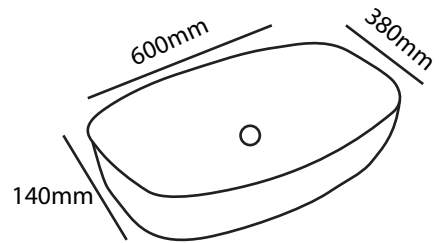

ZILVER
Concetti Italiani

Water Genius!

Zilver Art Wash Basin Item Code : ZARTB111

Upgrading your bathroom is easy with our Zilver contemporary ceramic vessel sink art basin. Its beautiful curves and modern simplicity design give your bathroom style and sophistication.

White Finish

Size: 600 x 380 x 140mm