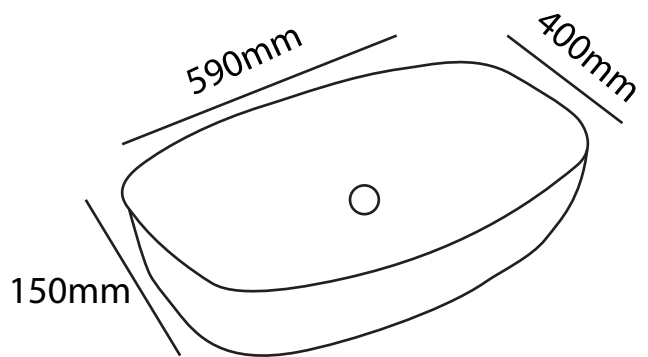

**ZILVER**  
Concetti Italiani

Water Genius!

Zilver Art Wash Basin  
Item Code : ZARTB112

Upgrading your bathroom is easy with our Zilver contemporary ceramic vessel sink art basin. Its beautiful curves and modern simplicity design give your bathroom style and sophistication.

White Finish

Size: 590 x 400 x 150mm