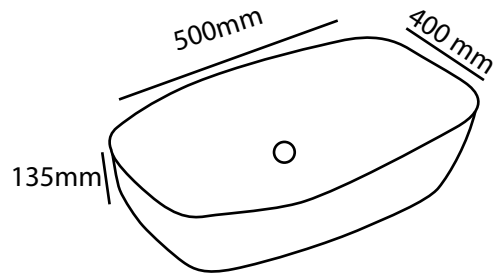

ZILVER®
Concetti Italiani

Water Genius!

Zilver Art Wash Basin Item Code : ZARTB115

Upgrading your bathroom is easy with our Zilver contemporary ceramic vessel sink art basin. Its beautiful curves and modern simplicity design give your bathroom style and sophistication.

White Finish

Size: 500 x 400 x 135mm