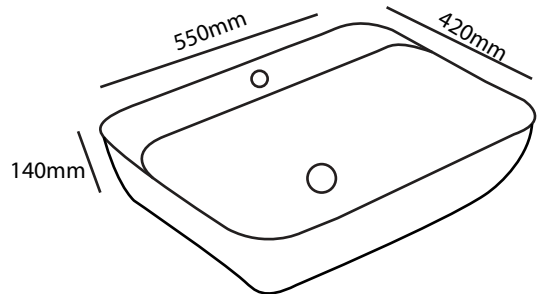

ZILVER[®]
Concetti Italiani

Water Genius!

Zilver Art Wash Basin Item Code : ZARTB105

Description:

Upgrading your bathroom is easy with our Zilver contemporary ceramic vessel sink art basin. Its beautiful curves and modern simplicity design give your bathroom style and sophistication.

Vitreous China

White Finish

Tap Hole

Plug and Waste (32mm) sold separately

Size: 550 x 420 x 140mm