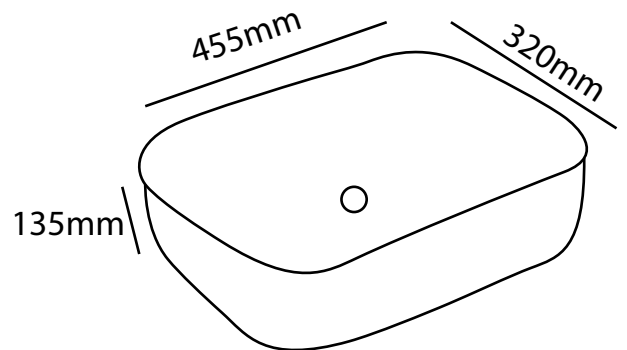

**ZILVER**  
Concetti Italiani

Water Genius!

Zilver Art Wash Basin  
Item Code : ZARTB113

Upgrading your bathroom is easy with our Zilver contemporary ceramic vessel sink art basin. Its beautiful curves and modern simplicity design give your bathroom style and sophistication.

White Finish

Size: 455 x 320 x 135mm