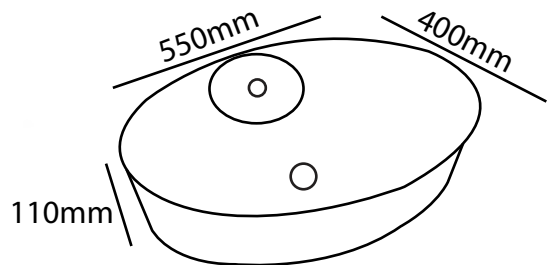

ZILVER<sup>®</sup>  
Concetti Italiani

Water Genius!

Zilver Art Wash Basin  
Item Code : ZARTB104

Description:

Upgrading your bathroom is easy with our Zilver contemporary ceramic vessel sink art basin. Its beautiful curves and modern simplicity design give your bathroom style and sophistication.

- Vitreous China
- White Finish
- Tap Hole
- Plug and Waste (32mm) sold separately
- Size: 550 x 400 x 110mm