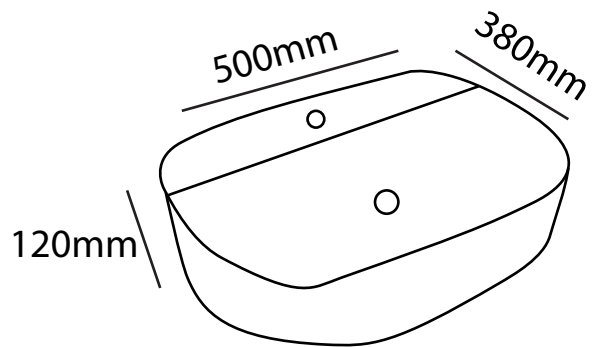

ZILVER[®]
Concetti Italiani

Water Genius!

Zilver Art Wash Basin

Item Code : ZARTB103

Description:

Upgrading your bathroom is easy with our Zilver contemporary ceramic vessel sink art basin. Its beautiful curves and modern simplicity design give your bathroom style and sophistication.

- Vitreous China
- White Finish
- Tap Hole
- Plug and Waste (32mm) sold separately
- Size 500 x 380 x 120mm