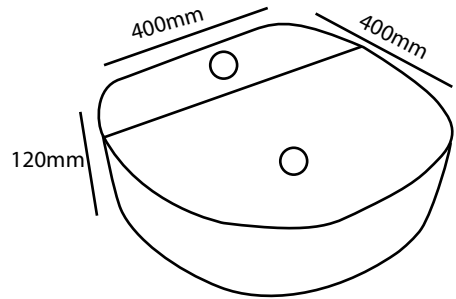

ZILVER®
Concetti Italiani

Water Genius!

Zilver Art Wash Basin Item Code : ZARTB102

Description:

Zilver Art Wash Basin

Upgrading your bathroom is easy with our Zilver contemporary ceramic vessel sink art basin. Its beautiful curves and modern simplicity design give your bathroom style and sophistication.

- Vitreous China
- White Finish
- Tap Hole
- Plug and Waste (32mm) sold separately
- Size 400 x 400 x 120mm