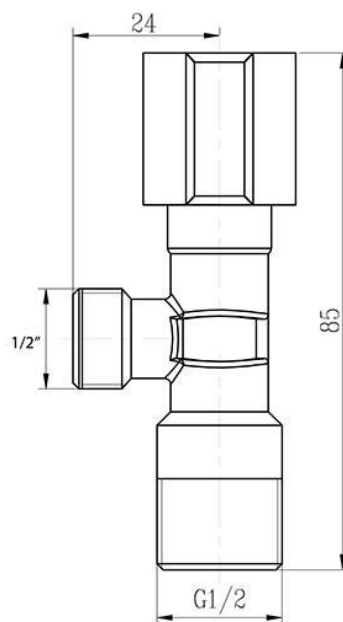

ZILVER[®]
Concetti Italiani

Water Genius!

Zilver Angle Valve 1/2"

Item Code : **Gx6016**

Basic information:

Best in quality and low price

Size: 1/2" x 1/2"

Cover plate

Marking :neutral

Finish : Chrome plated

Full turn