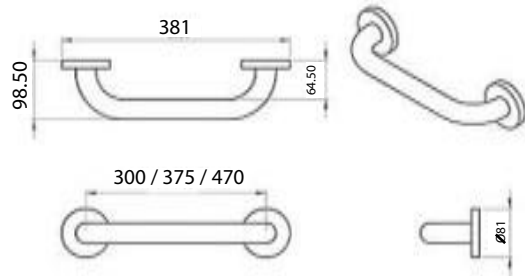

ZILVER
Concetti Italiani

Water Genius!

Zilver Straight Grab Bar

Item Code : ZGB01 , ZGB02 , ZGB03

Basic information:

A practical and durable assistive product with a contemporary design. Helps to provide confidence and stability. Stainless steel with a chrome finish.

Available Size :

- Material Stainless Steel
- Chrome plated
- 300mm (12 inches)
- 375mm (15 inches)
- 470mm (18 inches)
- Dia 25mm for easy grip
- Concealed Fixings
- Rust-Resistant
- 100kg Max. Load on a Solid Wall