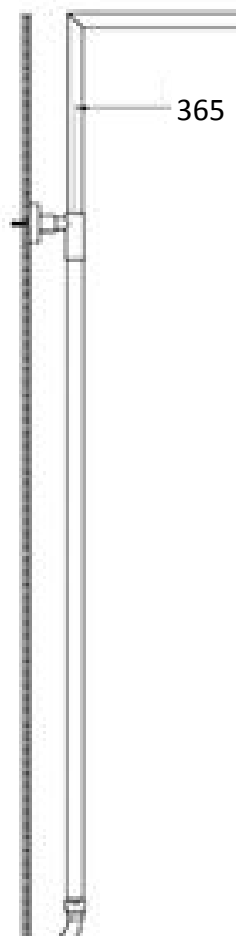

ZILVER
Concetti Italiani

Water Genius!

Zilver Open Shower Rod (FIX TYPE)

Item Code : ZQWS01N

1220 - 1600

Basic information:

Zilver Open Shower Rod without Shower

- Open Bend Tube fixed
- Chrome plating 0.2-0.3 μm
- Nickel plating 8-10 μm