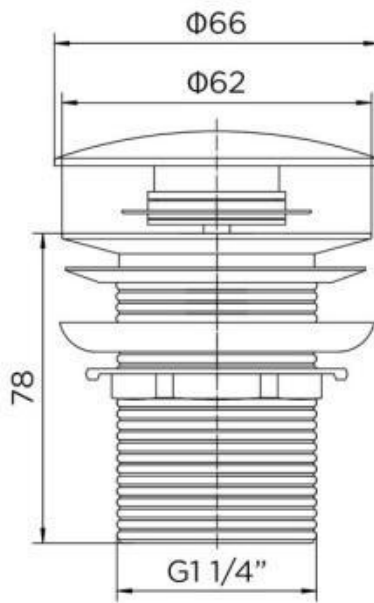

ZILVER
Concetti Italiani

Water Genius!

Zilver Push Waste

Item Code **ZBW13** , **ZBW13CHW** , **ZBW13BK** ,
ZBW13ORB

unit: mm

Description:

A solid brass waste which fits most standard basin.

- Material :Brass
- Size : 32mm (1 1/4)
- Finish : Chrome